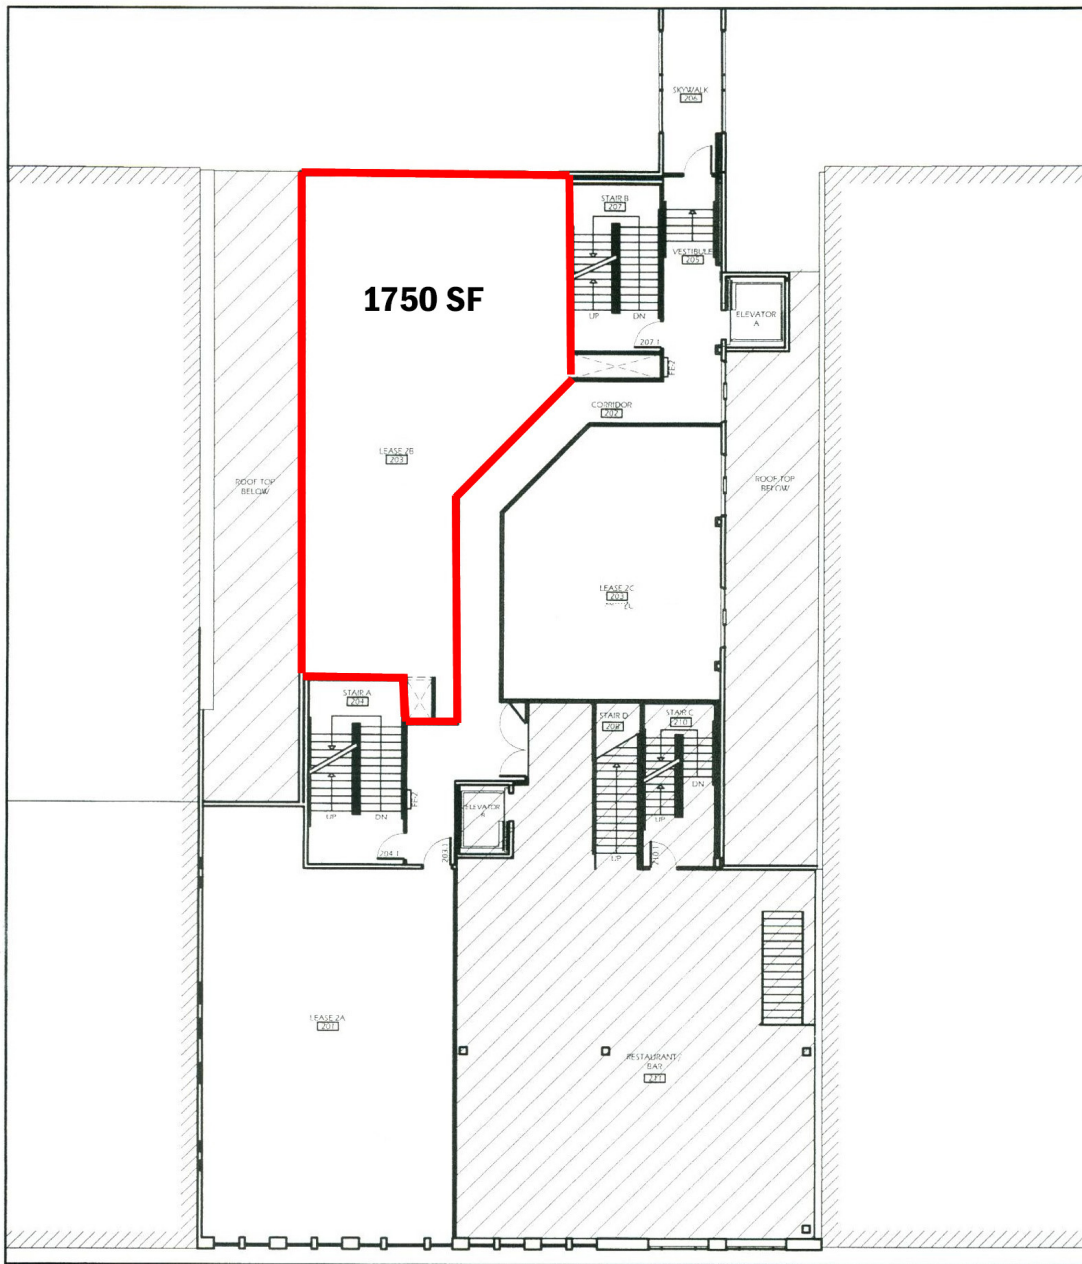

FLOOR PLAN

Scott Ritter

Broker Associate | Partner
Commercial Realtor®

701.223.2450

scott@aspengroupprealstate.com